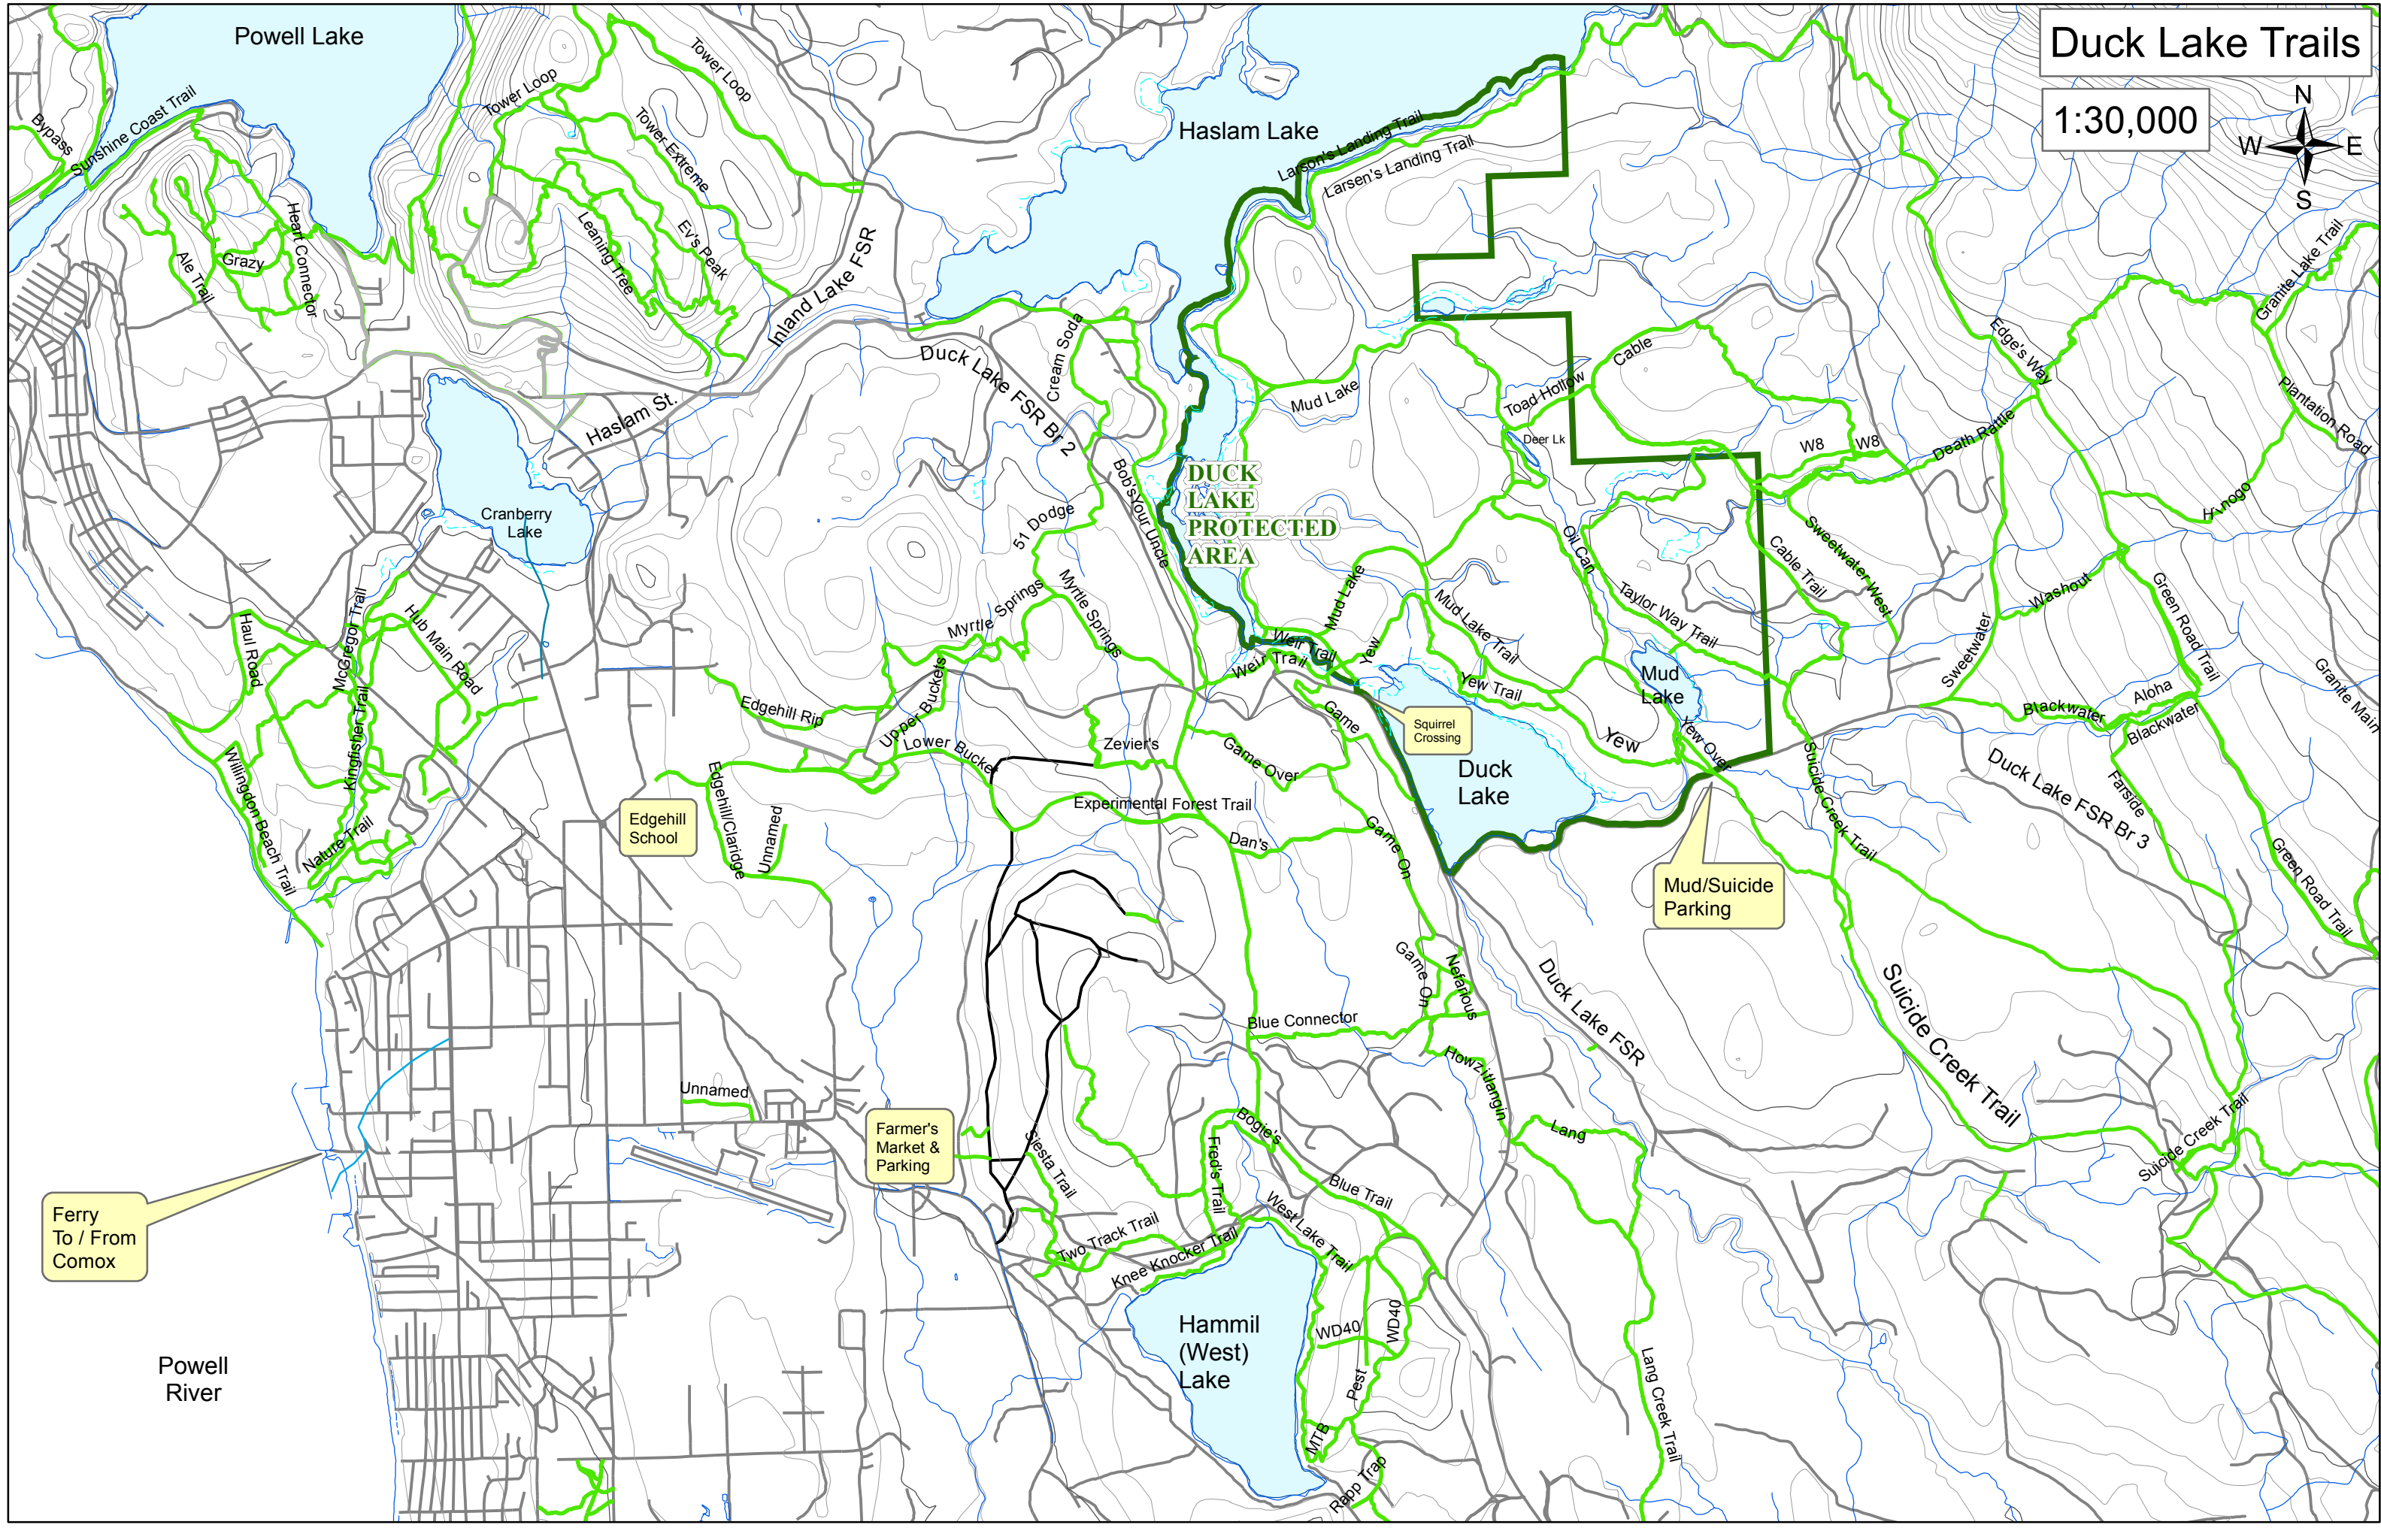

# Duck Lake Trails

1:30,000

**DUCK LAKE  
PROTECTED  
AREA**

Duck Lake

Hammil  
(West)  
Lake

Powell Lake

Haslam Lake

Powell  
River

Ferry  
To / From  
Comox

Edgehill  
School

Farmer's  
Market &  
Parking

Mud/Suicide  
Parking

Inland Lake FSR

Duck Lake FSR

Suicide Creek Trail

Haslam St.

Hub Main Road

WD40

W8

WD40

Cranberry Lake

Went Trail

Duck Lake FSR Br 3

Tower Loop

Duck Lake FSR Br 2

Squirrel Crossing

MTA

1:30,000

N  
W E  
S

Heart Connector

Leaning Tree

Ev's Peak